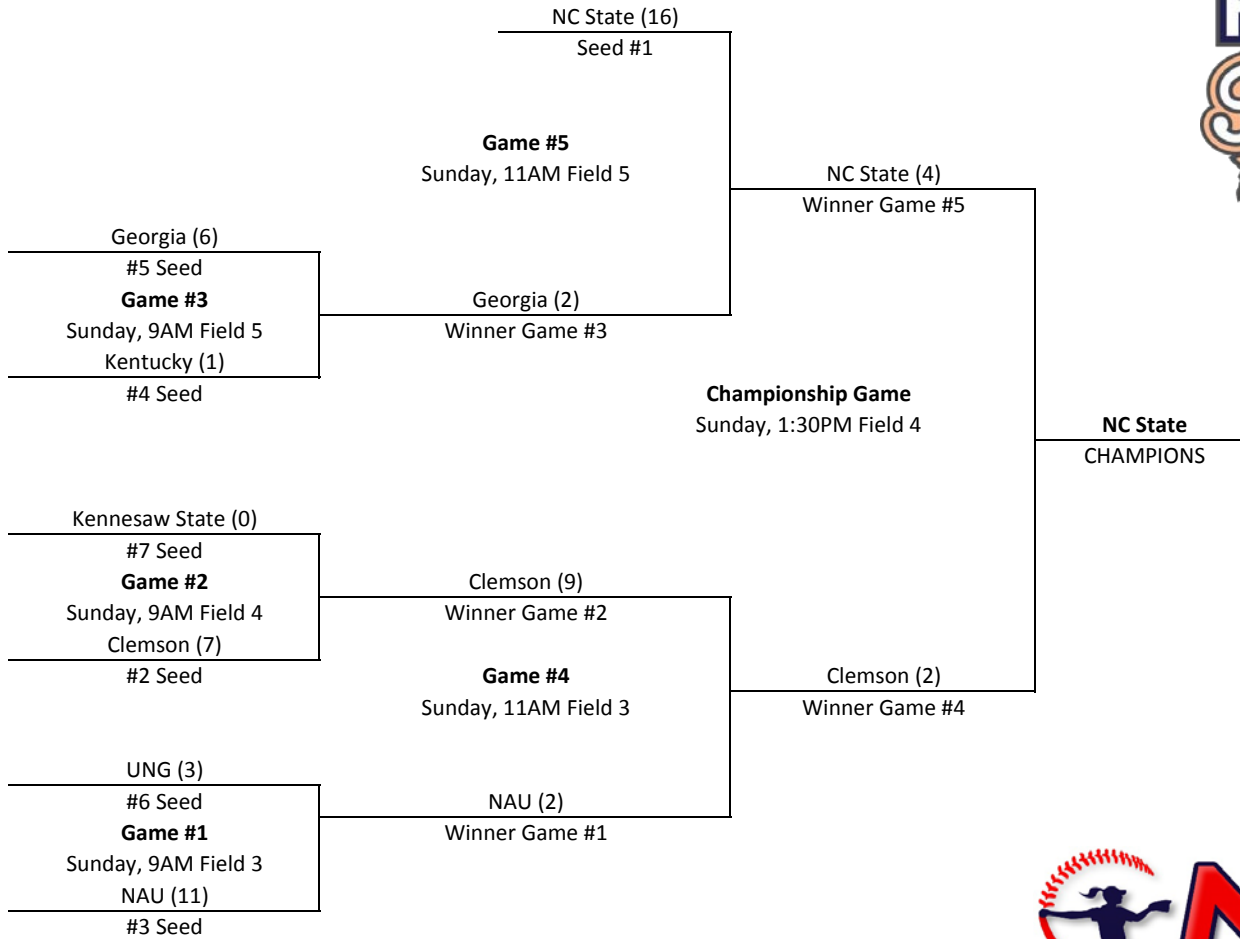

2019 PEACH STATE FALL CLASSIC TOURNAMENT BRACKET

** Higher Seed is Home Team