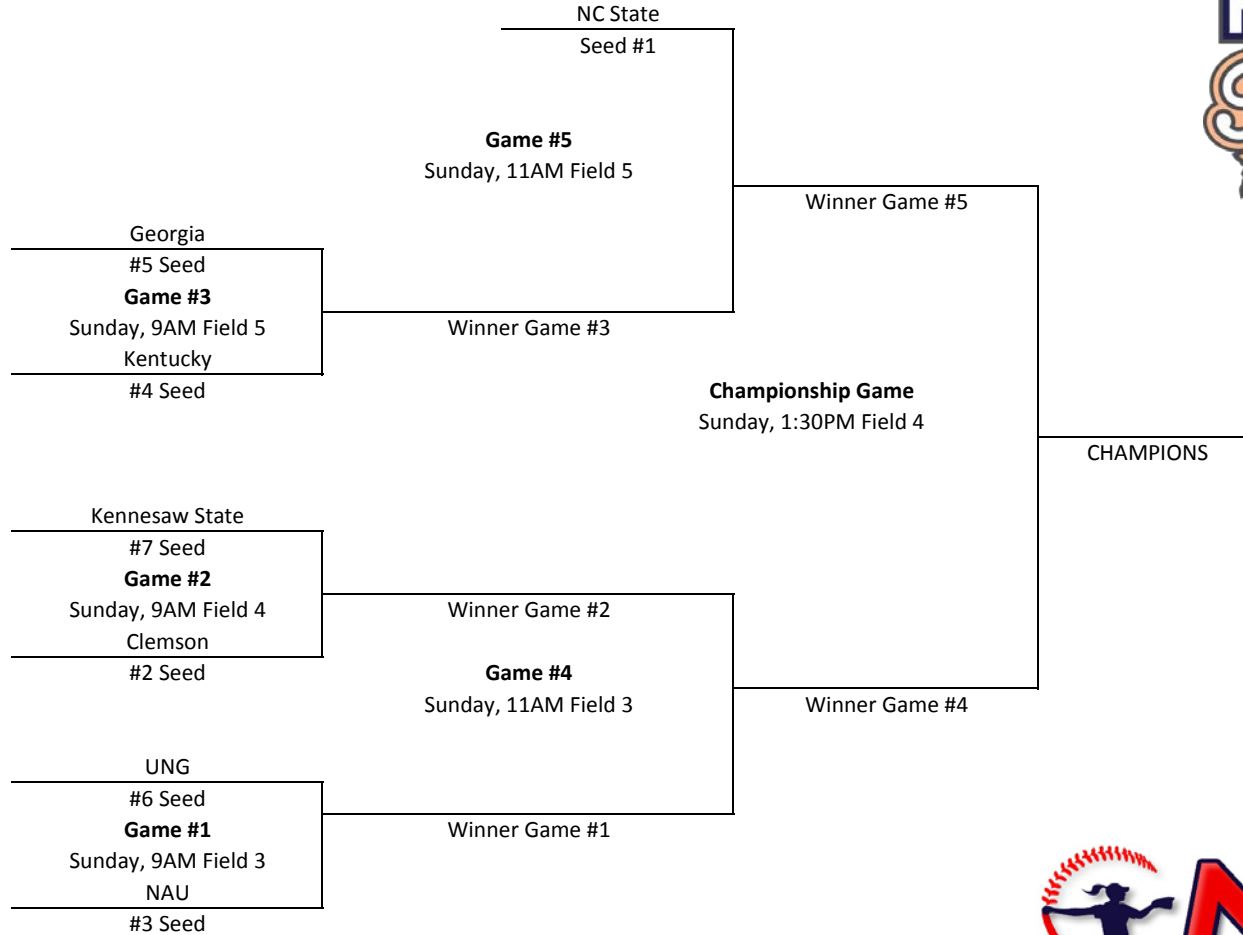

2019 PEACH STATE FALL CLASSIC TOURNAMENT BRACKET

** Higher Seed is Home Team