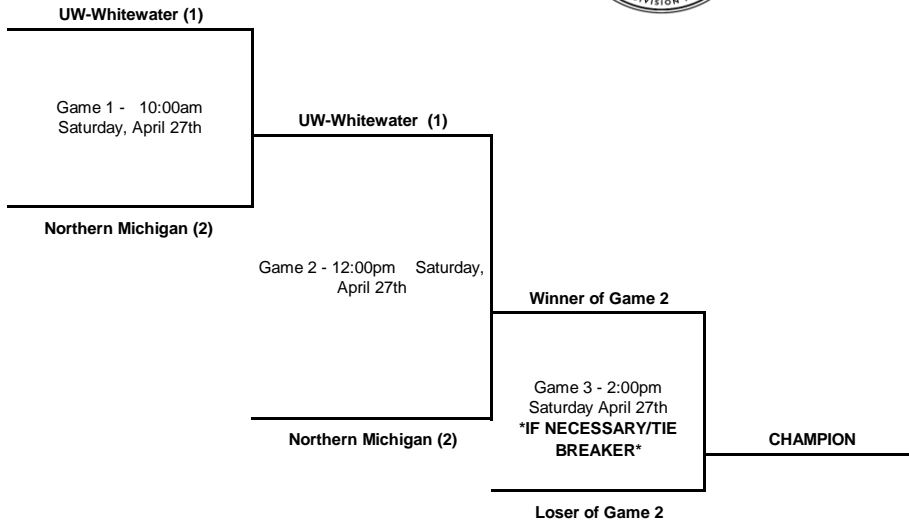

## Miss Shen Girls Softball Complex- Clifton Park, NY

- 1 University of Rhode Island
- 2 Fairfield University
- 3 Sacred Heart University (DII)
- 4

Opening round cannot matchup teams from the same conference  
 \*If Necessary  
 \*\*Higher seed is home team, unless lower seed has higher tournament winning percentage.

# 2024 District II Tournament Bracket

## Memorial Park Complex - York, PA

- 1 Stevenson University
- 2 Lock haven University
- 3 Temple Universtiy
- 4 Salisbury University

Opening round cannot matchup teams from the same conference  
 \*If Necessary  
 \*\*Higher seed is home team, unless lower seed has higher tournament winning percentage.

# 2023 District IV Tournament Bracket University of Wisconsin- Whitewater

Opening round cannot matchup teams from the same conference

\*If Necessary

\*\*Higher seed is home team, unless lower seed has higher tournament winning percentage.