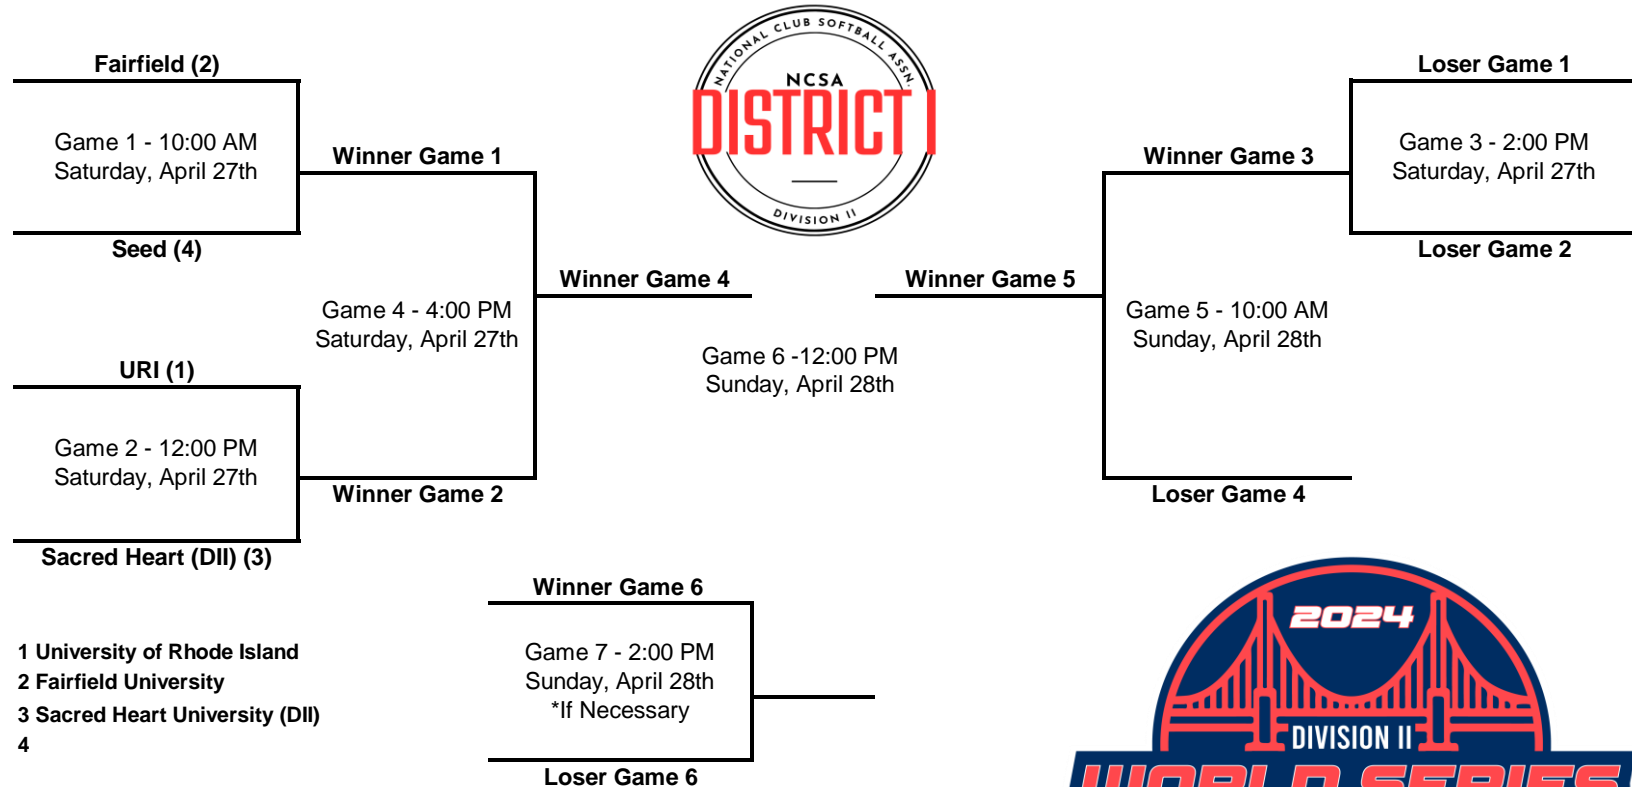

# 2024 District 1 Tournament Bracket

## Miss Shen Girls Softball Complex- Clifton Park, NY

- 1 University of Rhode Island
- 2 Fairfield University
- 3 Sacred Heart University (DII)
- 4

Opening round cannot matchup teams from the same conference  
 \*If Necessary  
 \*\*Higher seed is home team, unless lower seed has higher tournament winning percentage.

# 2024 District II Tournament Bracket

# 2023 District IV Tournament Bracket University of Wisconsin- Whitewater

Opening round cannot matchup teams from the same conference

\*If Necessary

\*\*Higher seed is home team, unless lower seed has higher tournament winning percentage.