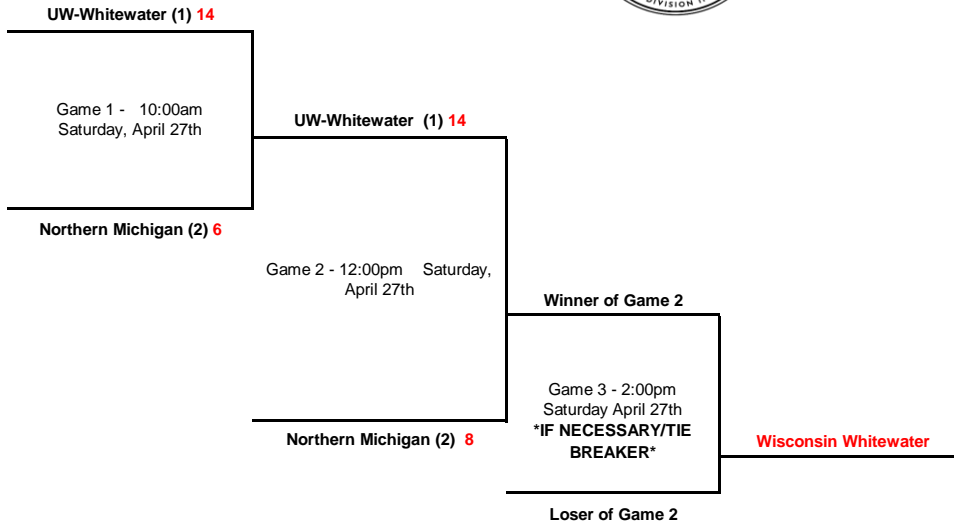

2024 District I Tournament Bracket Frank Deluca Hall of Fame Field- Stratford, CT

Opening round cannot matchup teams from the same conference

*If Necessary

**Higher seed is home team, unless lower seed has higher tournament winning percentage.

2024 District II Tournament Bracket

Memorial Park Complex - York, PA

- 1 Stevenson University
- 2 Lock haven University
- 3 Temple Universtiy
- 4 Salisbury University

Opening round cannot matchup teams from the same conference

*If Necessary

**Higher seed is home team, unless lower seed has higher tournament winning percentage.

2023 District III Tournament Bracket

University of Tennessee Chattanooga

Opening round cannot matchup teams from the same conference

*If Necessary

**Higher seed is home team, unless lower seed has higher tournament winning percentage.

2023 District IV Tournament Bracket University of Wisconsin- Whitewater

Opening round cannot matchup teams from the same conference