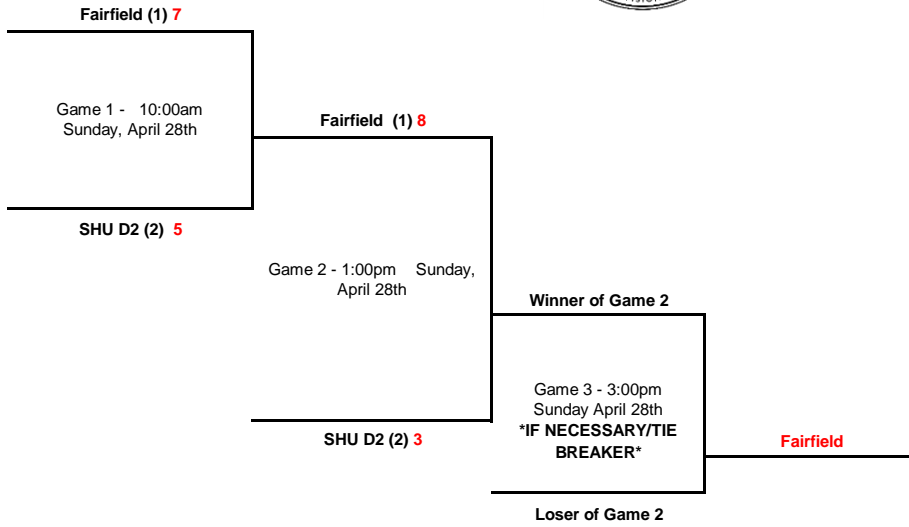

2024 District I Tournament Bracket Frank Deluca Hall of Fame Field- Stratford, CT

Opening round cannot matchup teams from the same conference

*If Necessary

**Higher seed is home team, unless lower seed has higher tournament winning percentage.

2024 District II Tournament Bracket

Memorial Park Complex - York, PA

- 1 Stevenson University
- 2 Lock haven University
- 3 Temple Universtiy
- 4 Salisbury University

Opening round cannot matchup teams from the same conference

*If Necessary

**Higher seed is home team, unless lower seed has higher tournament winning percentage.

2023 District III Tournament Bracket

University of Tennessee Chattanooga

Opening round cannot matchup teams from the same conference

*If Necessary

**Higher seed is home team, unless lower seed has higher tournament winning percentage.

2023 District IV Tournament Bracket University of Wisconsin- Whitewater

Opening round cannot matchup teams from the same conference