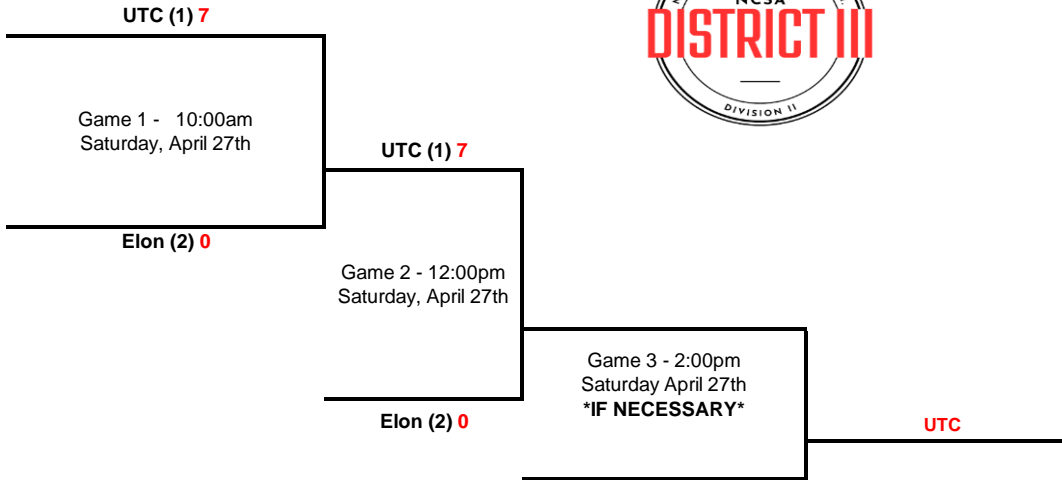

2024 District I Tournament Bracket Frank Deluca Hall of Fame Field- Stratford, CT

Opening round cannot matchup teams from the same conference

*If Necessary

**Higher seed is home team, unless lower seed has higher tournament winning percentage.

2024 District II Tournament Bracket

Memorial Park Complex - York, PA

- 1 Stevenson University
- 2 Lock haven University
- 3 Temple Universtiy
- 4 Salisbury University

Opening round cannot matchup teams from the same conference

*If Necessary

**Higher seed is home team, unless lower seed has higher tournament winning percentage.

2023 District III Tournament Bracket

University of Tennessee Chattanooga

Opening round cannot matchup teams from the same conference

*If Necessary

**Higher seed is home team, unless lower seed has higher tournament winning percentage.

2023 District IV Tournament Bracket University of Wisconsin- Whitewater

Opening round cannot matchup teams from the same conference