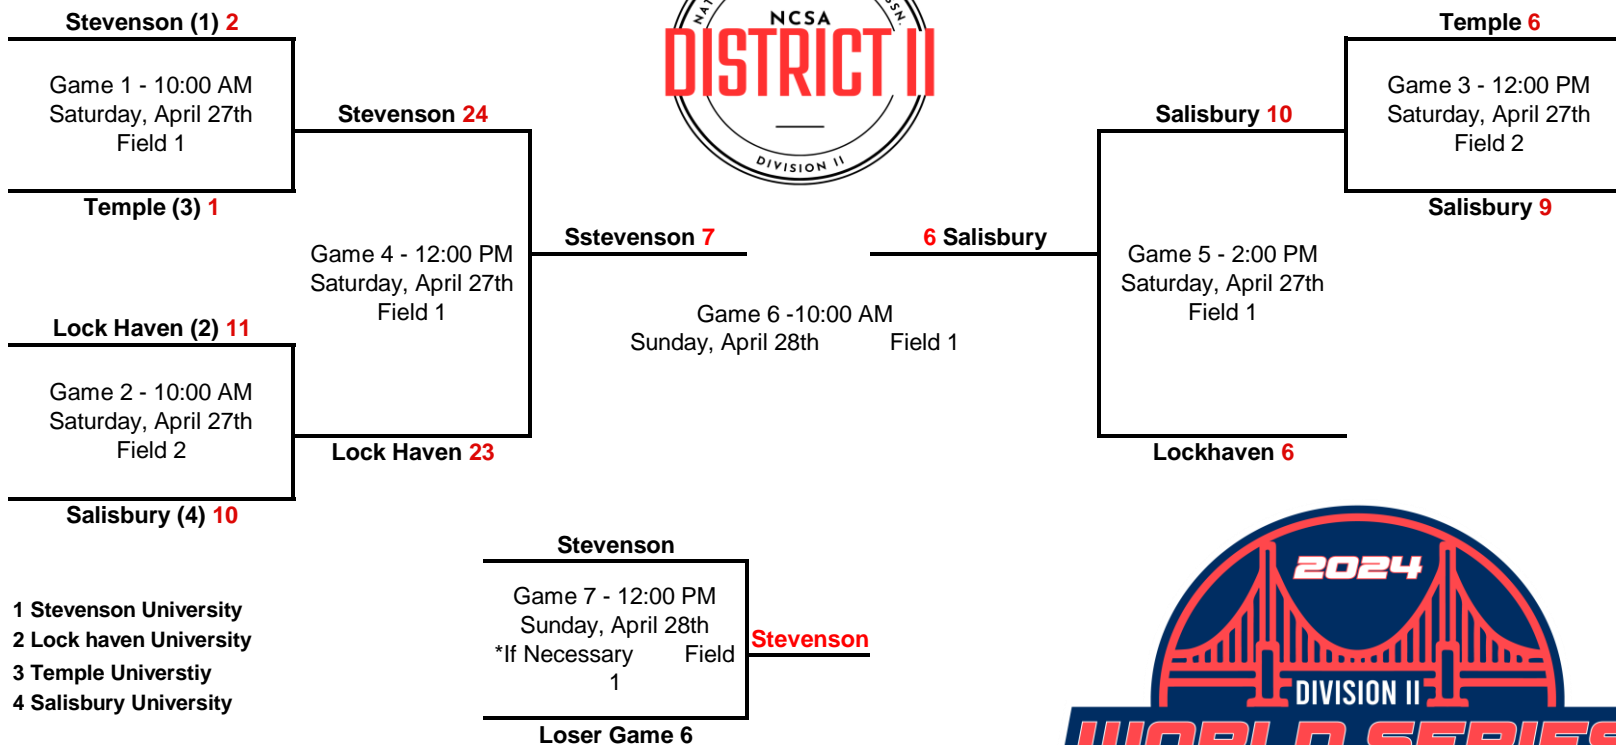

2024 District I Tournament Bracket Frank Deluca Hall of Fame Field- Stratford, CT

Opening round cannot matchup teams from the same conference

*If Necessary

**Higher seed is home team, unless lower seed has higher tournament winning percentage.

2024 District II Tournament Bracket

Memorial Park Complex - York, PA

- 1 Stevenson University
- 2 Lock haven University
- 3 Temple Universtiy
- 4 Salisbury University

Opening round cannot matchup teams from the same conference

*If Necessary

**Higher seed is home team, unless lower seed has higher tournament winning percentage.

2023 District III Tournament Bracket

University of Tennessee Chattanooga

Opening round cannot matchup teams from the same conference

*If Necessary

**Higher seed is home team, unless lower seed has higher tournament winning percentage.

2023 District IV Tournament Bracket University of Wisconsin- Whitewater

Opening round cannot matchup teams from the same conference